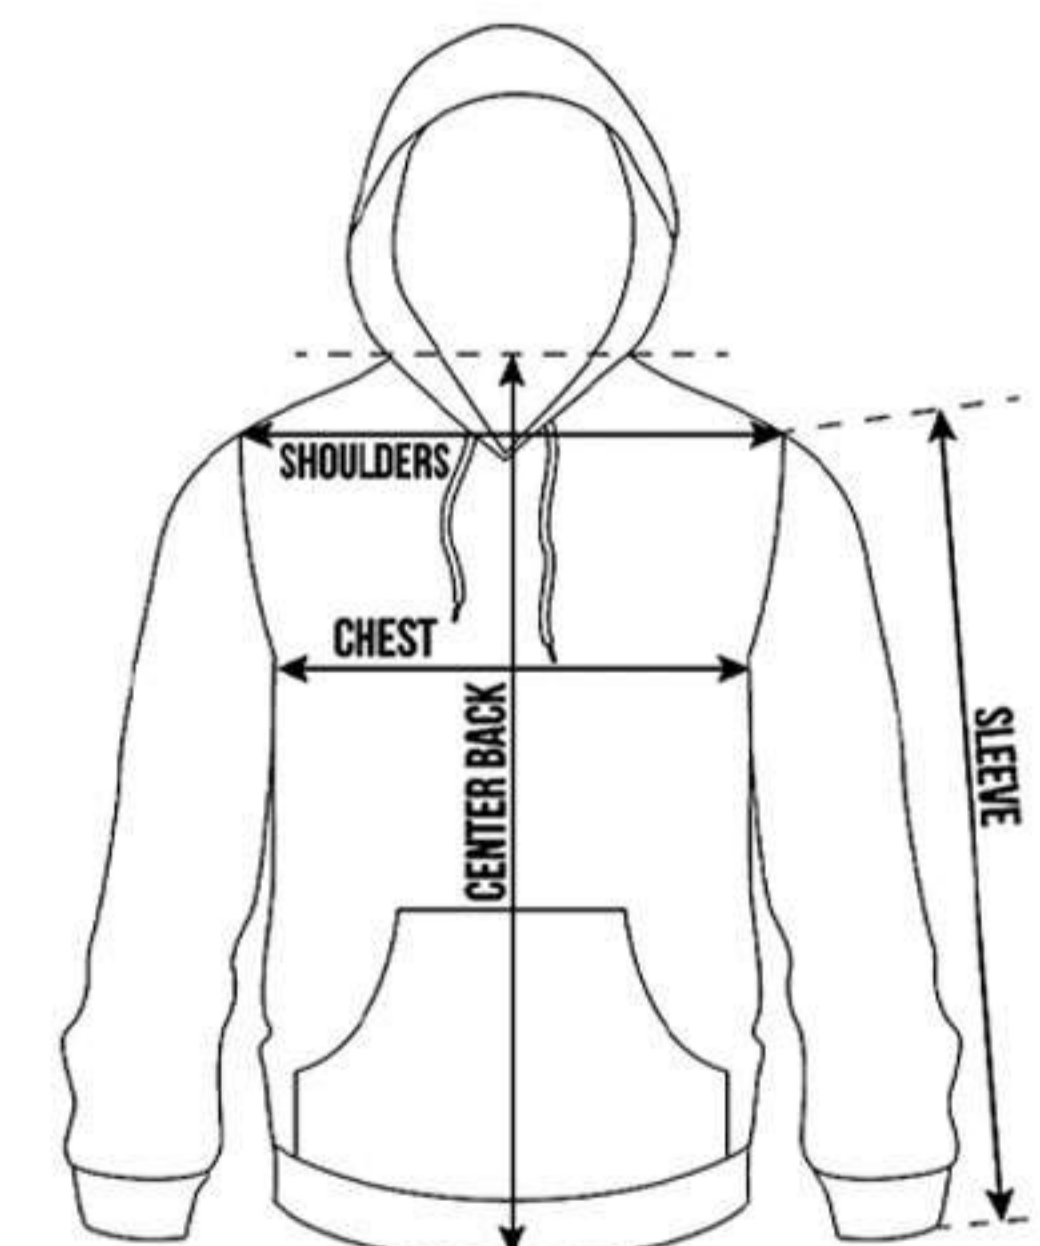

SIZE CHART

In Inches	S	M	L	XL	XXL
Chest	40	42	44	46	48
Length	25	26	27	28	29
Sleeve	24	25	26	27	28
Shoulder	17	18	19	20	21

Sizes may rarely vary in the range of +/- 0.5 inches