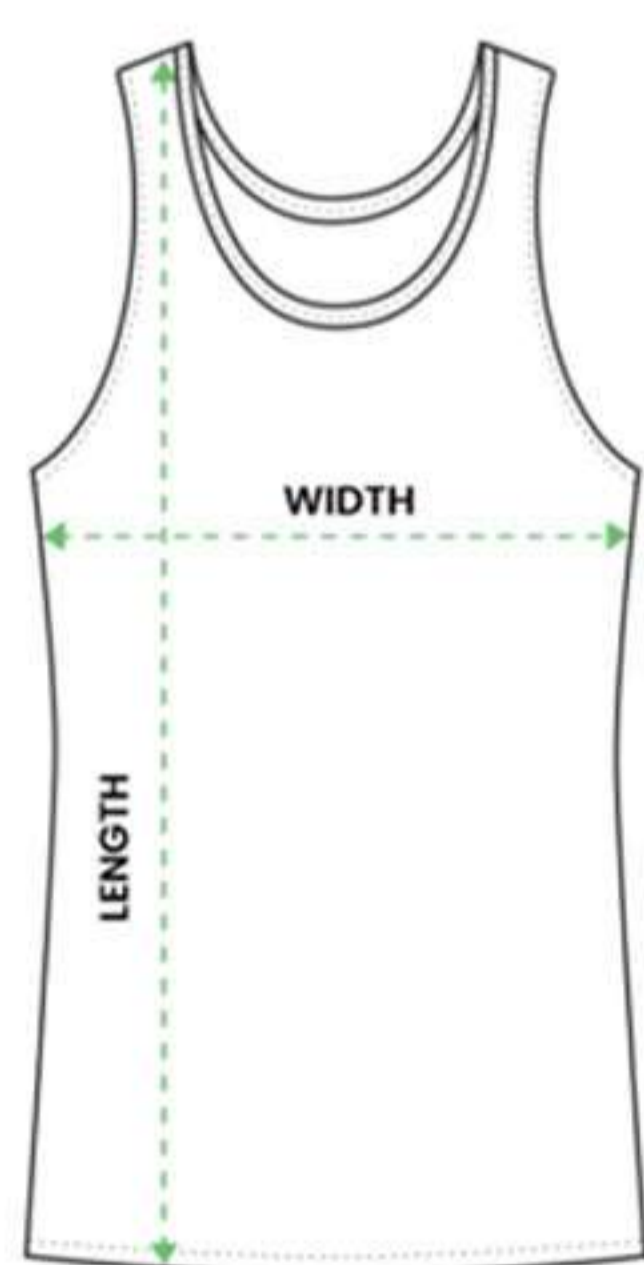

HE-TT-004

HE-TT-005

HE-TT-006

FEATURES AND BENEFIT

US SIZE	LENGTH		WIDTH	
	Inch	Cm	Inch	Cm
S	27.5	69.9	18.5	47.0
M	28.5	72.4	20.0	50.8
L	29.0	73.7	22.0	55.9
XL	30.0	76.2	23.0	58.4
2XL	30.5	77.5	24.5	62.2

Get Your Custom Design & Fabric