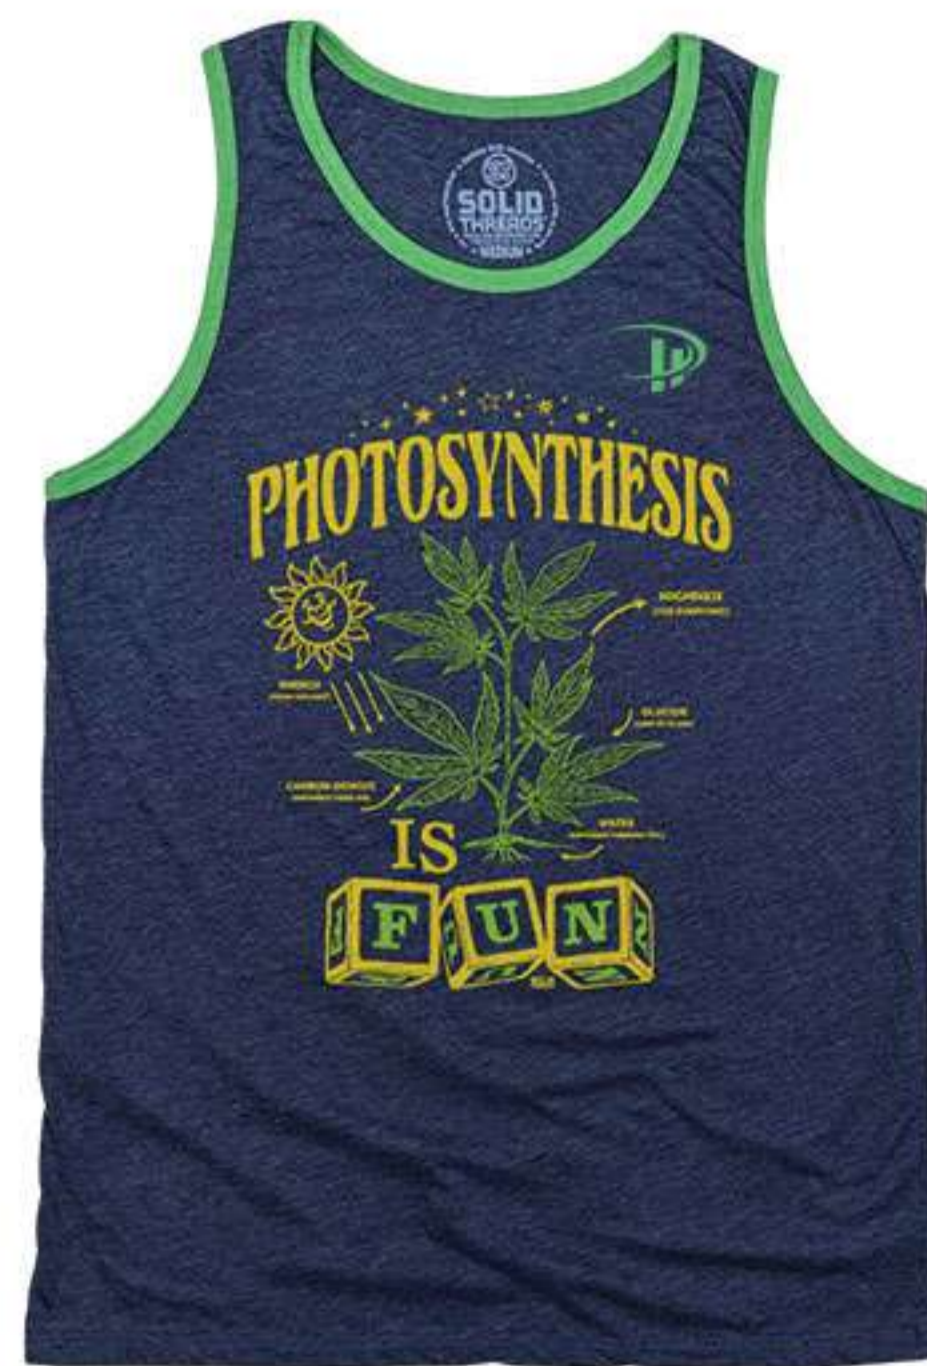

MEN CASUAL TANKTOP