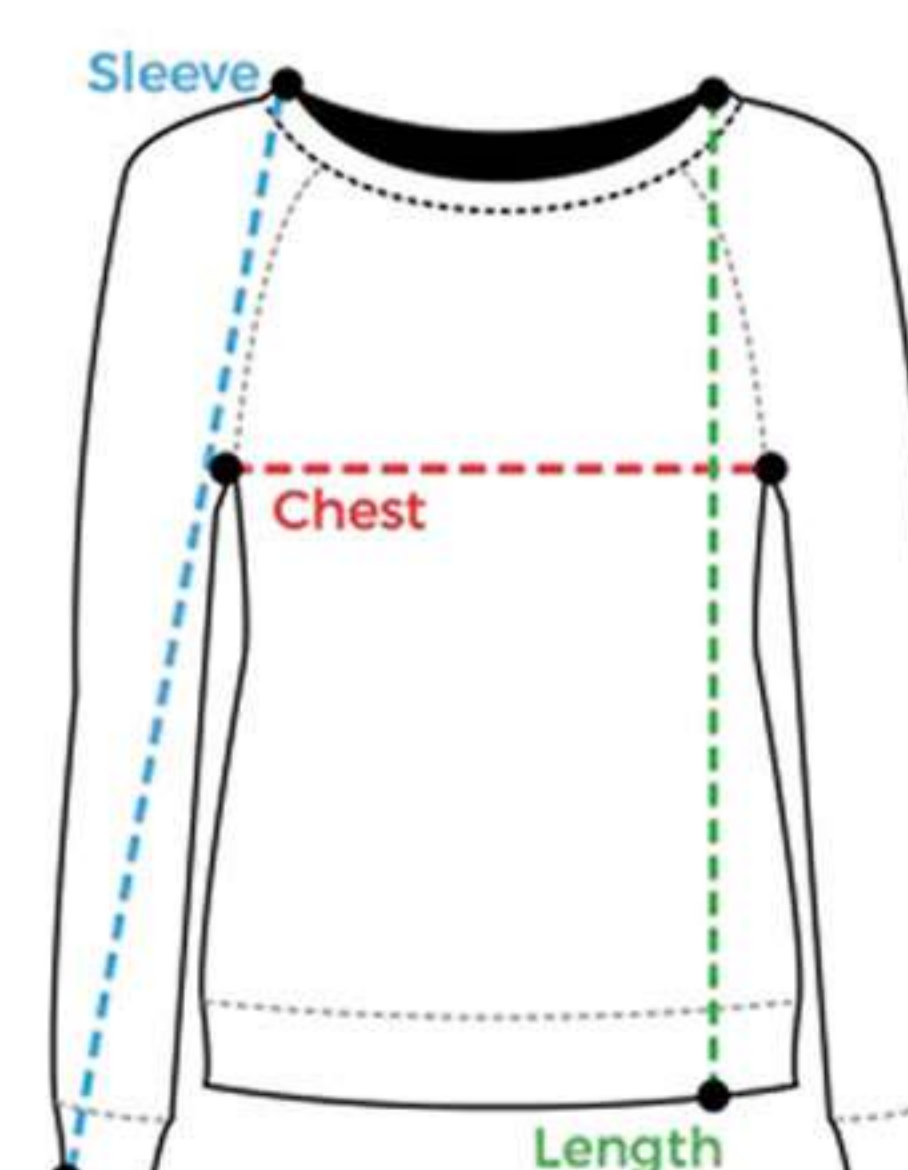

WOMEN'S CREW SWEATSHIRT (LIGHT WEIGHT)

	Chest	Length	Sleeve
S	19.75"	24.5"	25"
M	21"	25.5"	25.75"
L	21.5"	27.25"	27.5"
XL	22.5"	28"	28"
2XL	22.75"	29"	29"