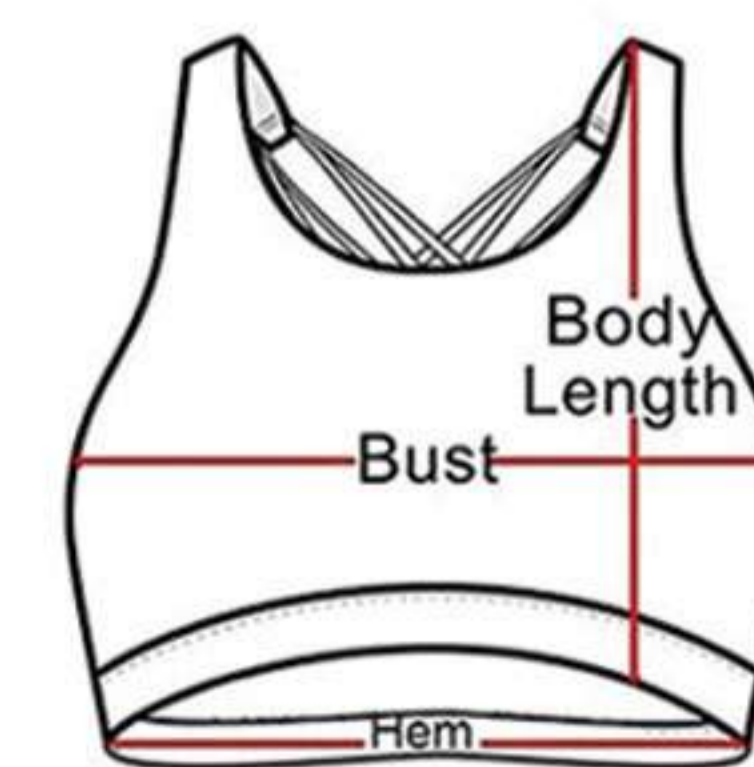

SIZE	CUP
S	Fit For 30C 30D 32A 32B 32C
M	Fit For 32D 34A 34B 34C
L	Fit For 34D 36A 36B 36C
XL	Fit For 36D 38A 38B 38C
XXL	Fit For 38D 40A 40B 40C