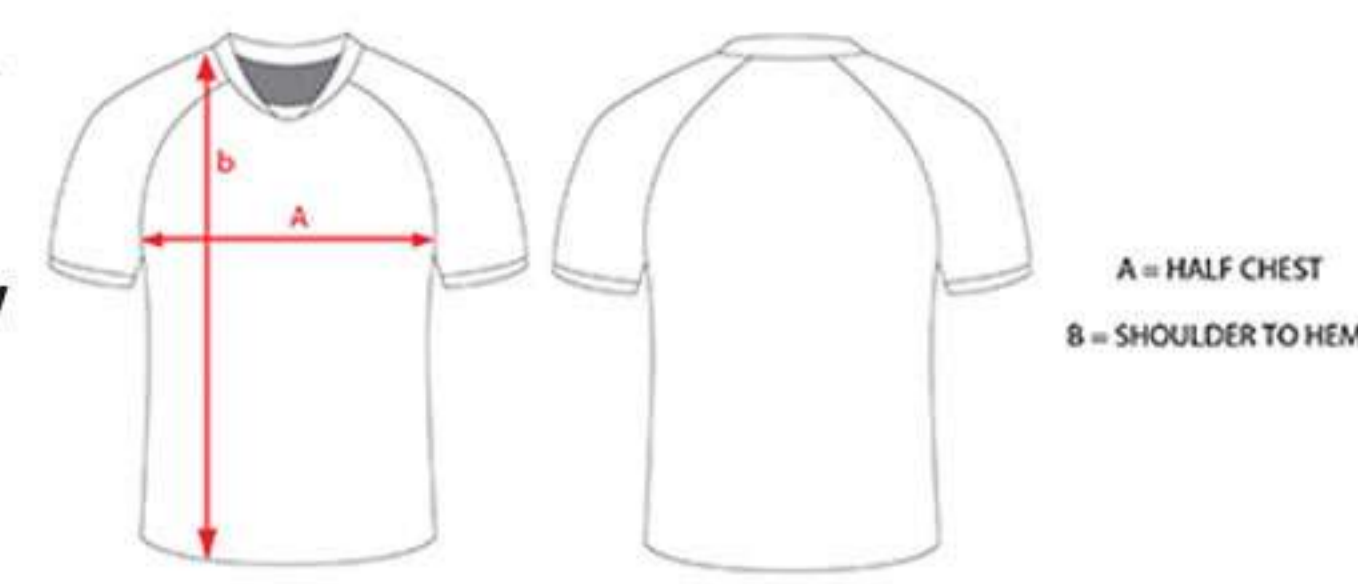

SIZE CHART FOR JERSEY

SIZE	YOUTH						MENS (UNISEX)										
	C6	C8	C10	C12	C14	C16	2XS	XS	S	M	L	XL	2XL	3XL	4XL	5XL	6XL
A (cm)	38	39	41	44	47	49	48	51	54	55	58	61	63	65	68	70	71
B (cm)	44	47	51	57	62	64	72	72	72	72	75	75	75	77	77	77	79