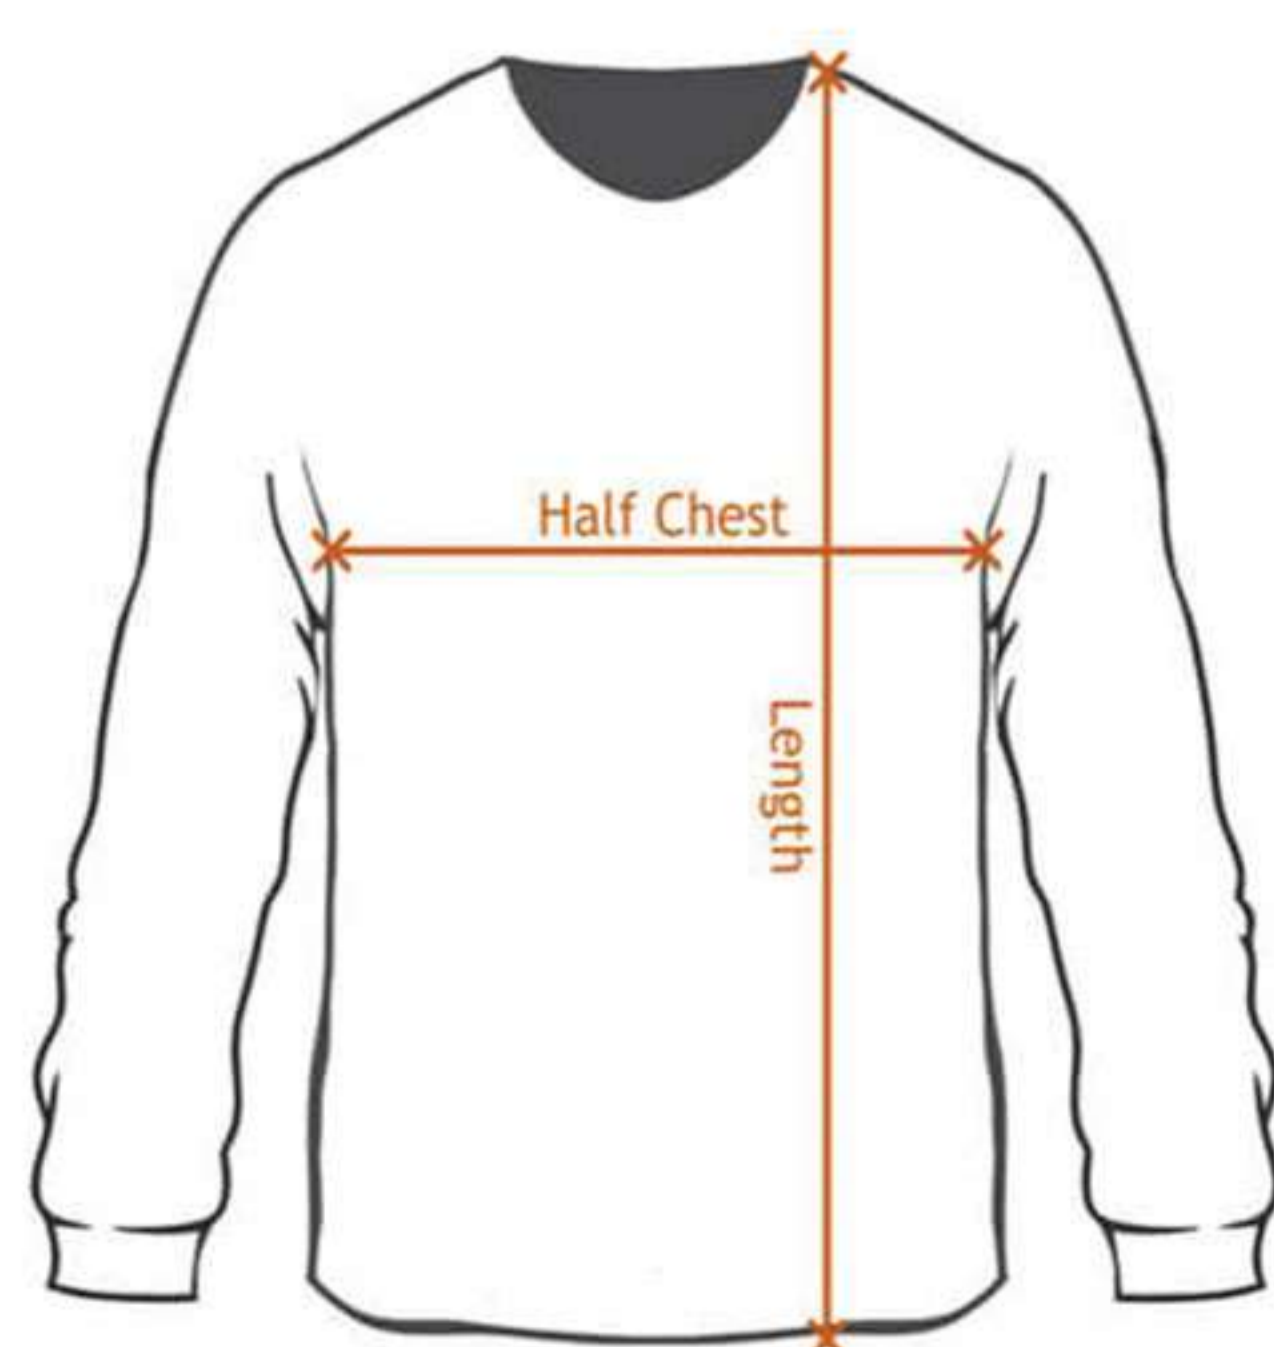

HE-MS-002

HE-MS-003

HE-MS-004

HE-MS-005

HE-MS-006

FEATURES AND BENEFIT

SIZE CHART

STANDARD CREW NECK SWEAT