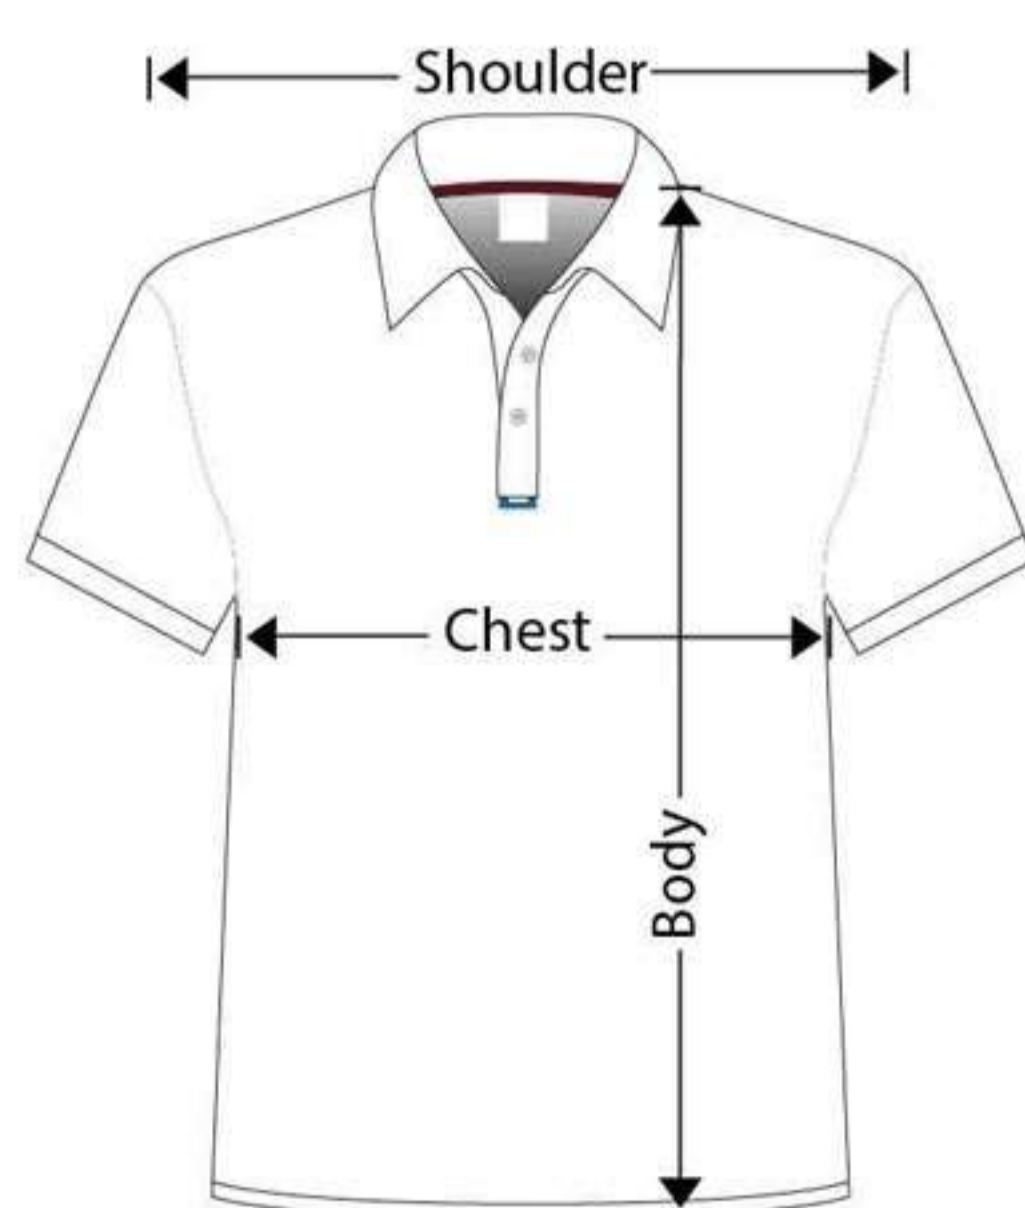

COLLARED SHIRT (UNISEX)					
SIZE	SHOULDER	CHEST	BODY	SHORT SLEEVE LENGTH	LONG SLEEVE LENGTH
2XS	15"	34"	25"	7"	20"
XS	16"	36"	26"	7.5"	20"
S	17"	38"	27"	8"	21"
M	18"	40"	28"	8.5"	22"
L	19"	42"	29"	9"	23"
XL	20"	44"	30"	9.5"	23.5"
2XL	21"	46"	31"	10"	24"
3XL	22"	48"	32"	10.5"	24"
Tolerance	+/- 3/4"	+/- 3/4"	+/- 1"	+/- 3/4"	+/- 3/4"