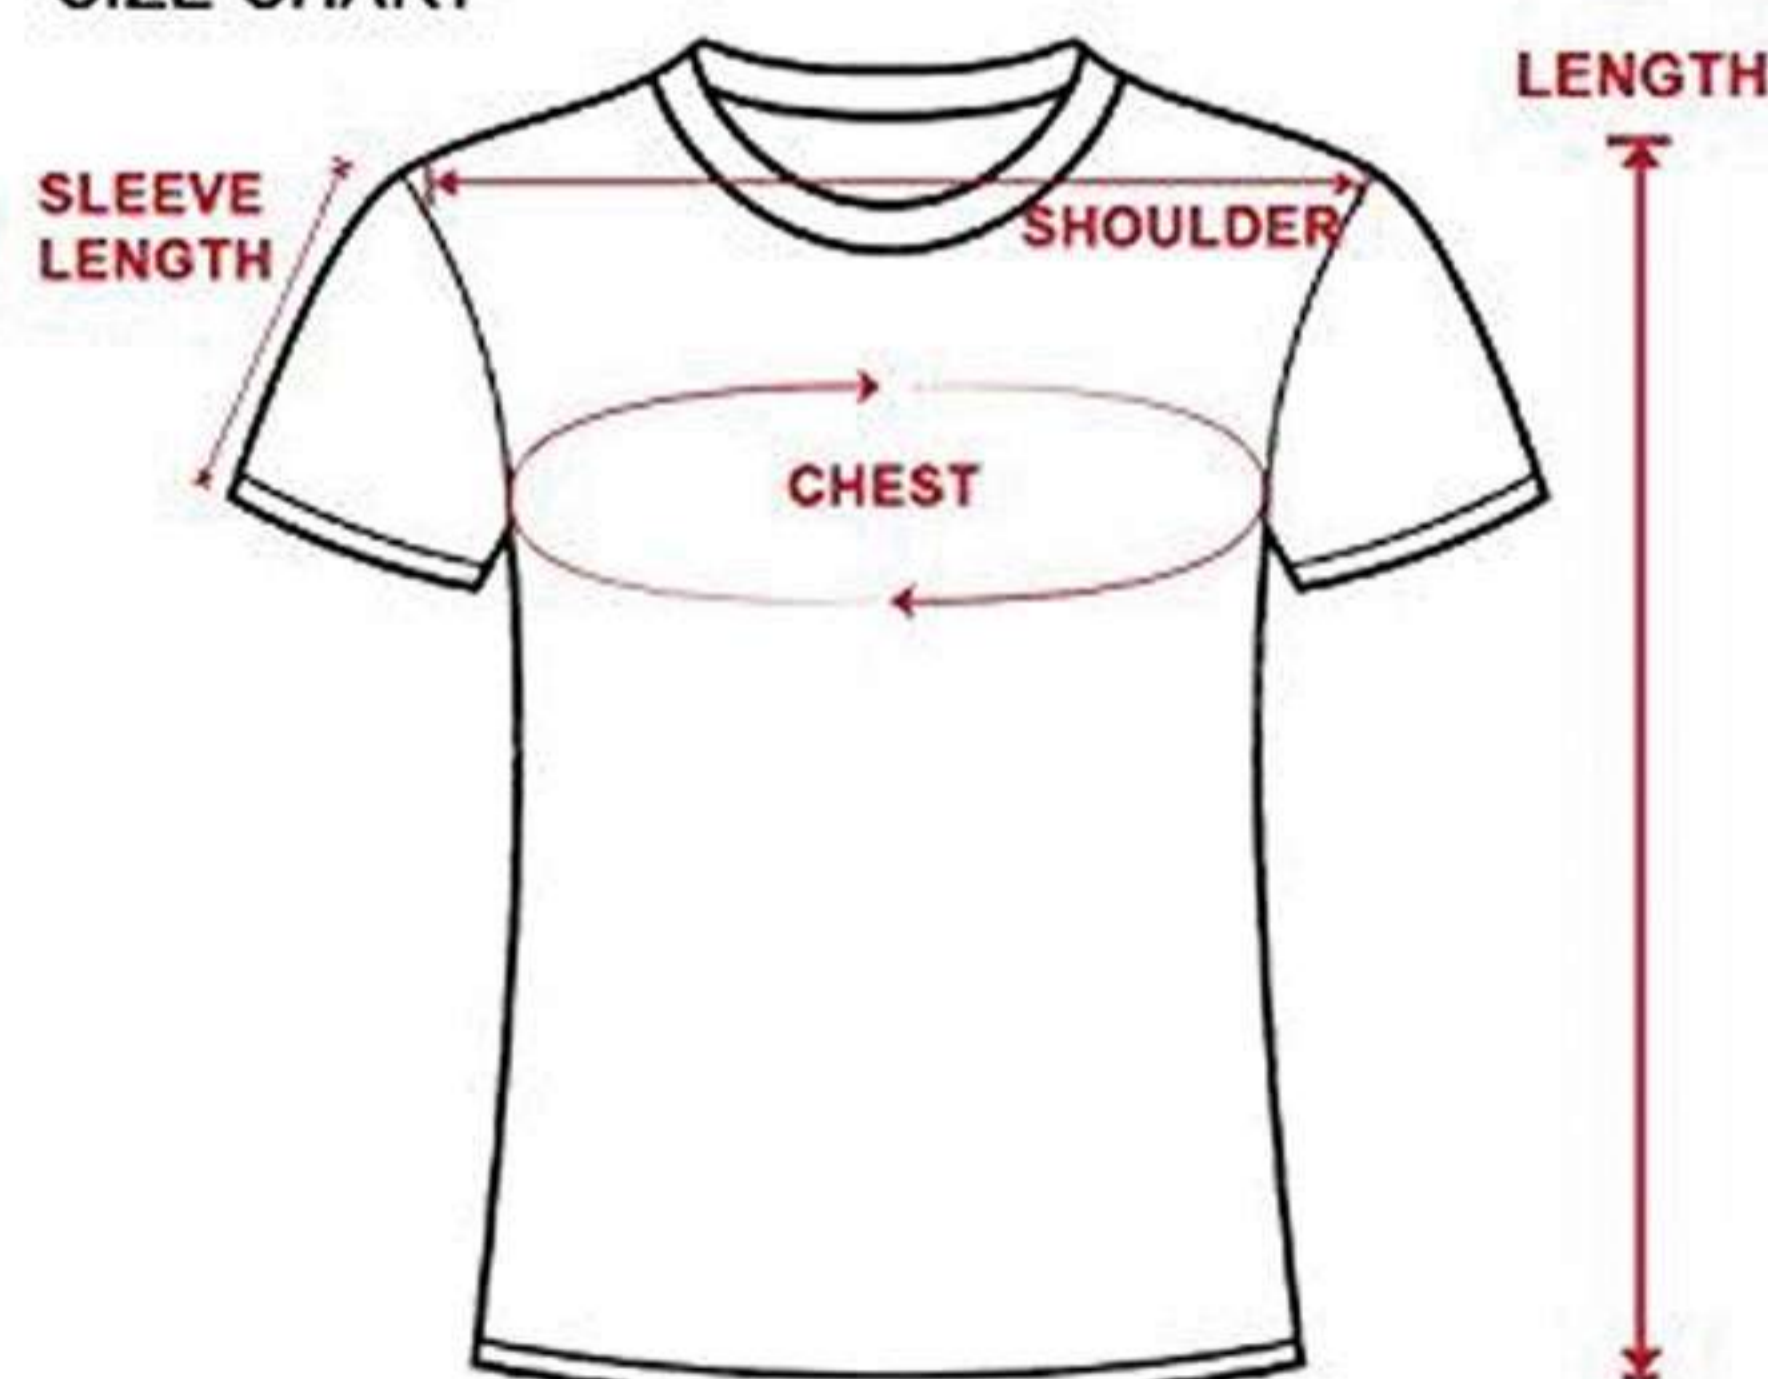

MEN T-SHIRT - Round Neck
SIZE CHART

SIZE	CHEST	WAIST	SLEEVE LENGTH	SHOULDER WIDTH	PRODUCT LENGTH
S	38	38	7.5	17.0	26
M	40	40	8	17.5	27
L	42	42	8.5	18.5	28
XL	44	44	9	19.0	29
XXL	46	46	10	20.0	30
XXXL	48	48	10.5	21.0	31
XXXXL	50	50	11	21.5	32