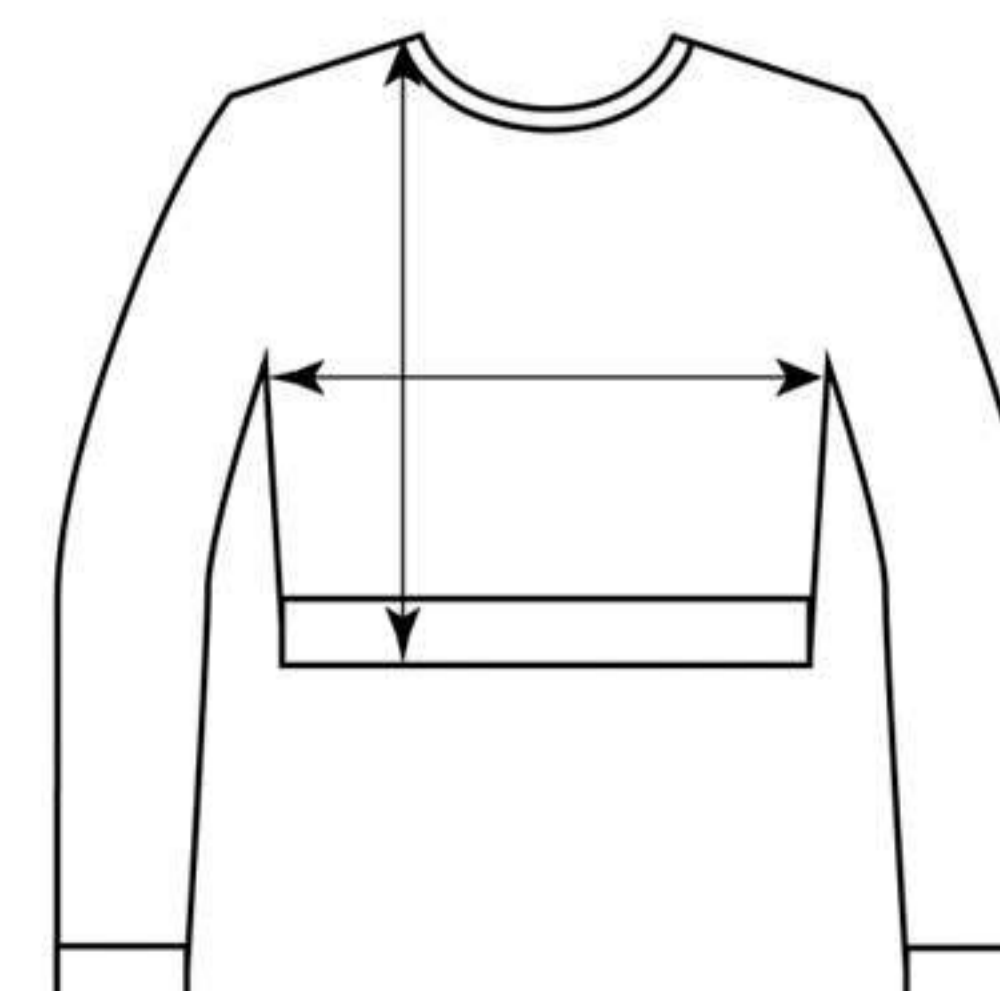

SIZE GUIDE

	XS	S	M	L	XL
L	42	44	46	48	50
W	42	44	46	48	50